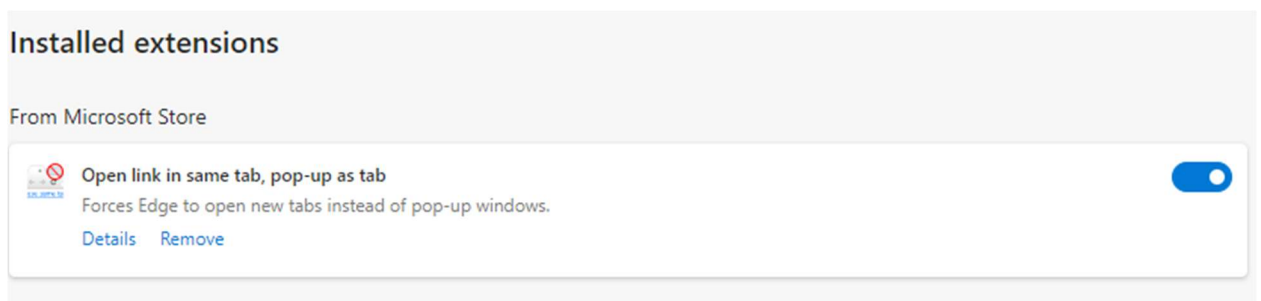

Helpful Hint #1 – Opening Links in Same Tab versus New Window

WellSky Human Services

7/15/22

A. When on a record that you intend on opening, hold down CTRL and Click on the record – *Results: Record opens as a Tab in the Window versus a New Window*

B. For more universal operations, add a Microsoft Extension called Open [link in same tab, pop-up as tab](#)

In Edge, if you click on the 3 dots and then click on Extensions, you can search for it and then add the extension.